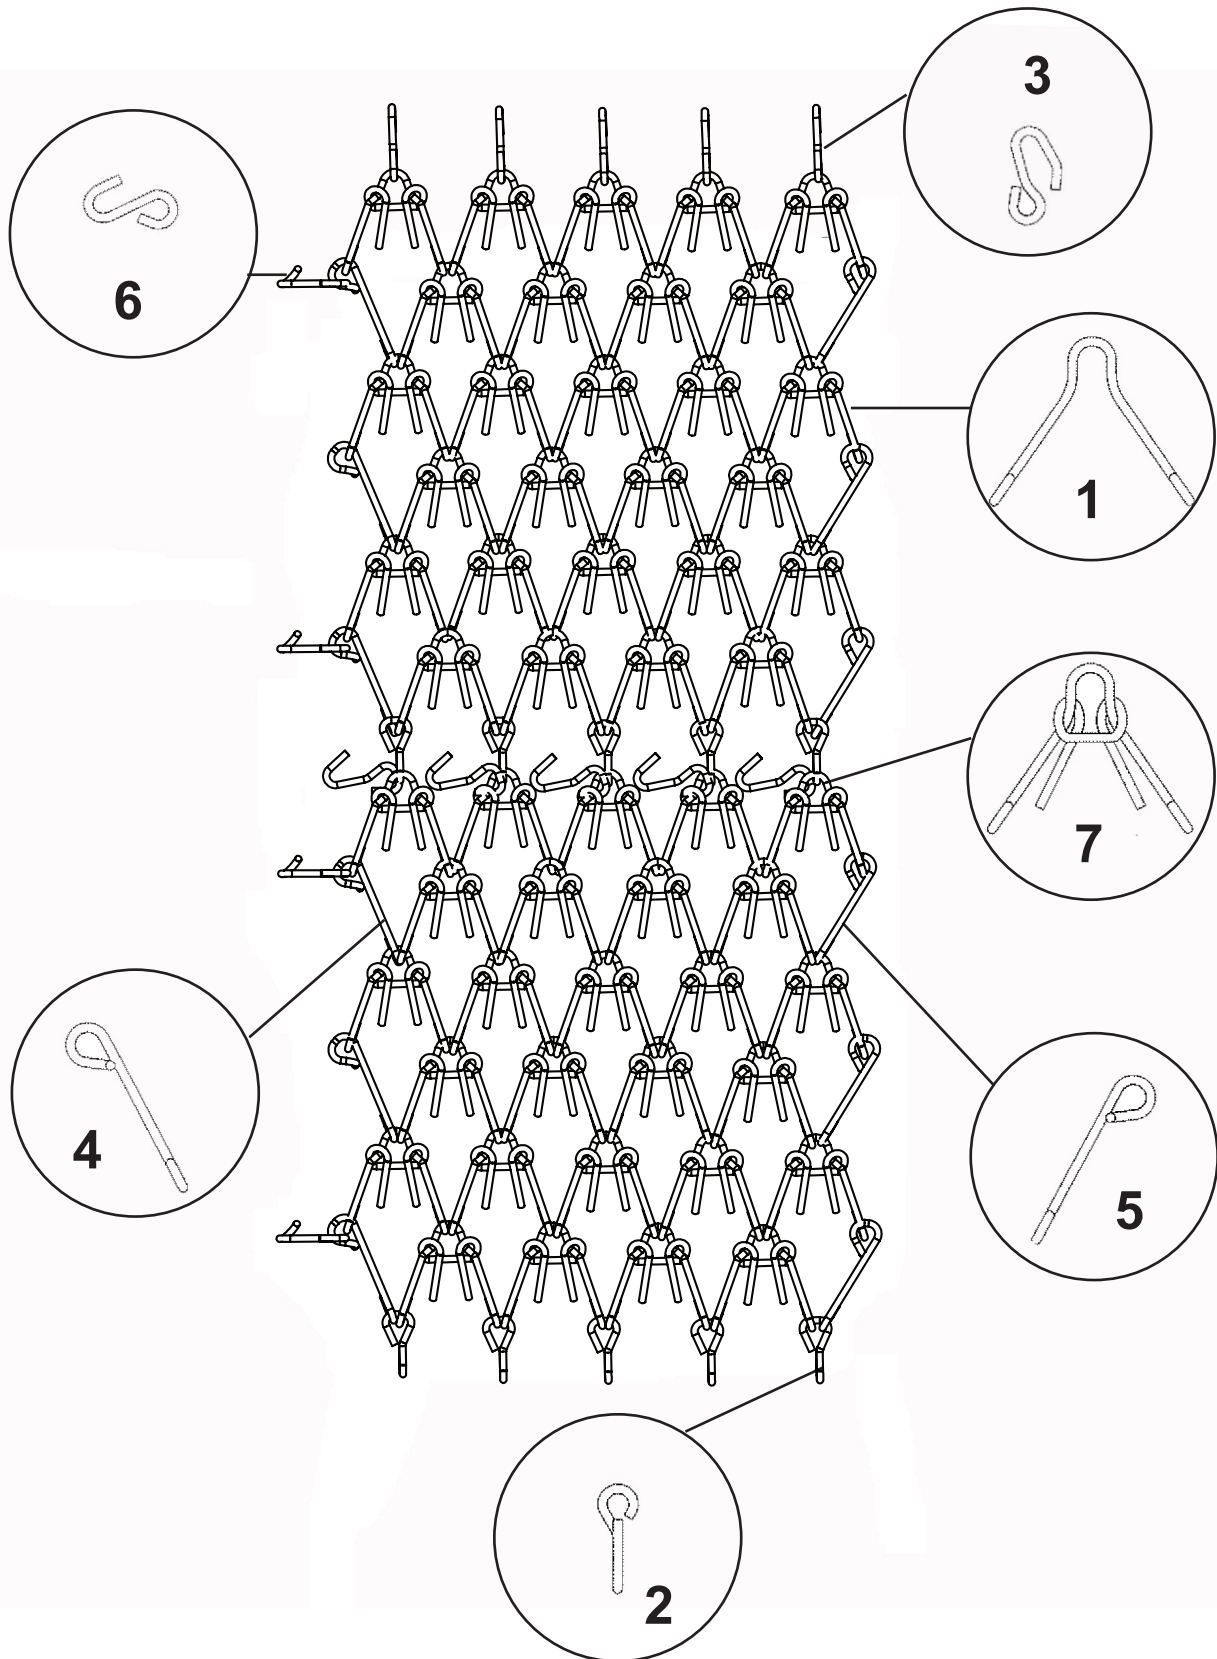

Hackett Harrows

Established 1892

CONCORD HARROW SPARE PARTS

4' x 8' x 1/2" Concord section Part CC.048

<i>Item</i>	<i>Part No.</i>	<i>Description</i>	<i>Qty. in Section</i>
1	990.125.HT	Body Link	54
2	990.125.TH	Front Hook	10
3	990.125.BH	Rear Hook	10
4	990.125.SI	Side Link	6
5	990.125.SI	Side Link	6
6	990.125.PT	Pigtail Connecting Hook	4
7	990.125.TA	Body Link and Tine Assembly (1/2")	54

6' x 8' x 1/2" Concord section Part CC.068

<i>Item</i>	<i>Part No.</i>	<i>Description</i>	<i>Qty. in Section</i>
1	990.125.HT	Body Link	90
2	990.125.TH	Front Hook	16
3	990.125.BH	Rear Hook	16
4	990.125.SI	Side Link	6
5	990.125.SI	Side Link	6
6	990.125.PT	Pigtail Connecting Hook	4
7	990.125.TA	Body Link and Tine Assembly (1/2")	90

8' x 8' x 1/2" Concord section Part CC.088

<i>Item</i>	<i>Part No.</i>	<i>Description</i>	<i>Qty. in Section</i>
1	990.125.HT	Body Link	114
2	990.125.TH	Front Hook	20
3	990.125.BH	Rear Hook	20
4	990.125.SI	Side Link	6
5	990.125.SI	Side Link	6
6	990.125.PT	Pigtail Connecting Hook	4
7	990.125.TA	Body Link and Tine Assembly (1/2")	114

10' x 8' x 1/2" Concord section Part CC.108

<i>Item</i>	<i>Part No.</i>	<i>Description</i>	<i>Qty. in Section</i>
1	990.125.HT	Body Link	150
2	990.125.TH	Front Hook	26
3	990.125.BH	Rear Hook	26
4	990.125.SI	Side Link	6
5	990.125.SI	Side Link	6
6	990.125.PT	Pigtail Connecting Hook	4
7	990.125.TA	Body Link and Tine Assembly (1/2")	150

Maypole Fields, Cradley Heath, Halesowen, West Midlands B63 2QE

Tel. **01384 569431** Fax: **01384 639157**

Email: info@williamhackett.co.uk

www.williamhackett.co.uk

Hackett Harrows

Established 1892

CONCORD HARROW SPARE PARTS

Maypole Fields, Cradley Heath, Halesowen, West Midlands B63 2QE

Tel. **01384 569431** Fax: **01384 639157**

Email: info@williamhackett.co.uk

www.williamhackett.co.uk