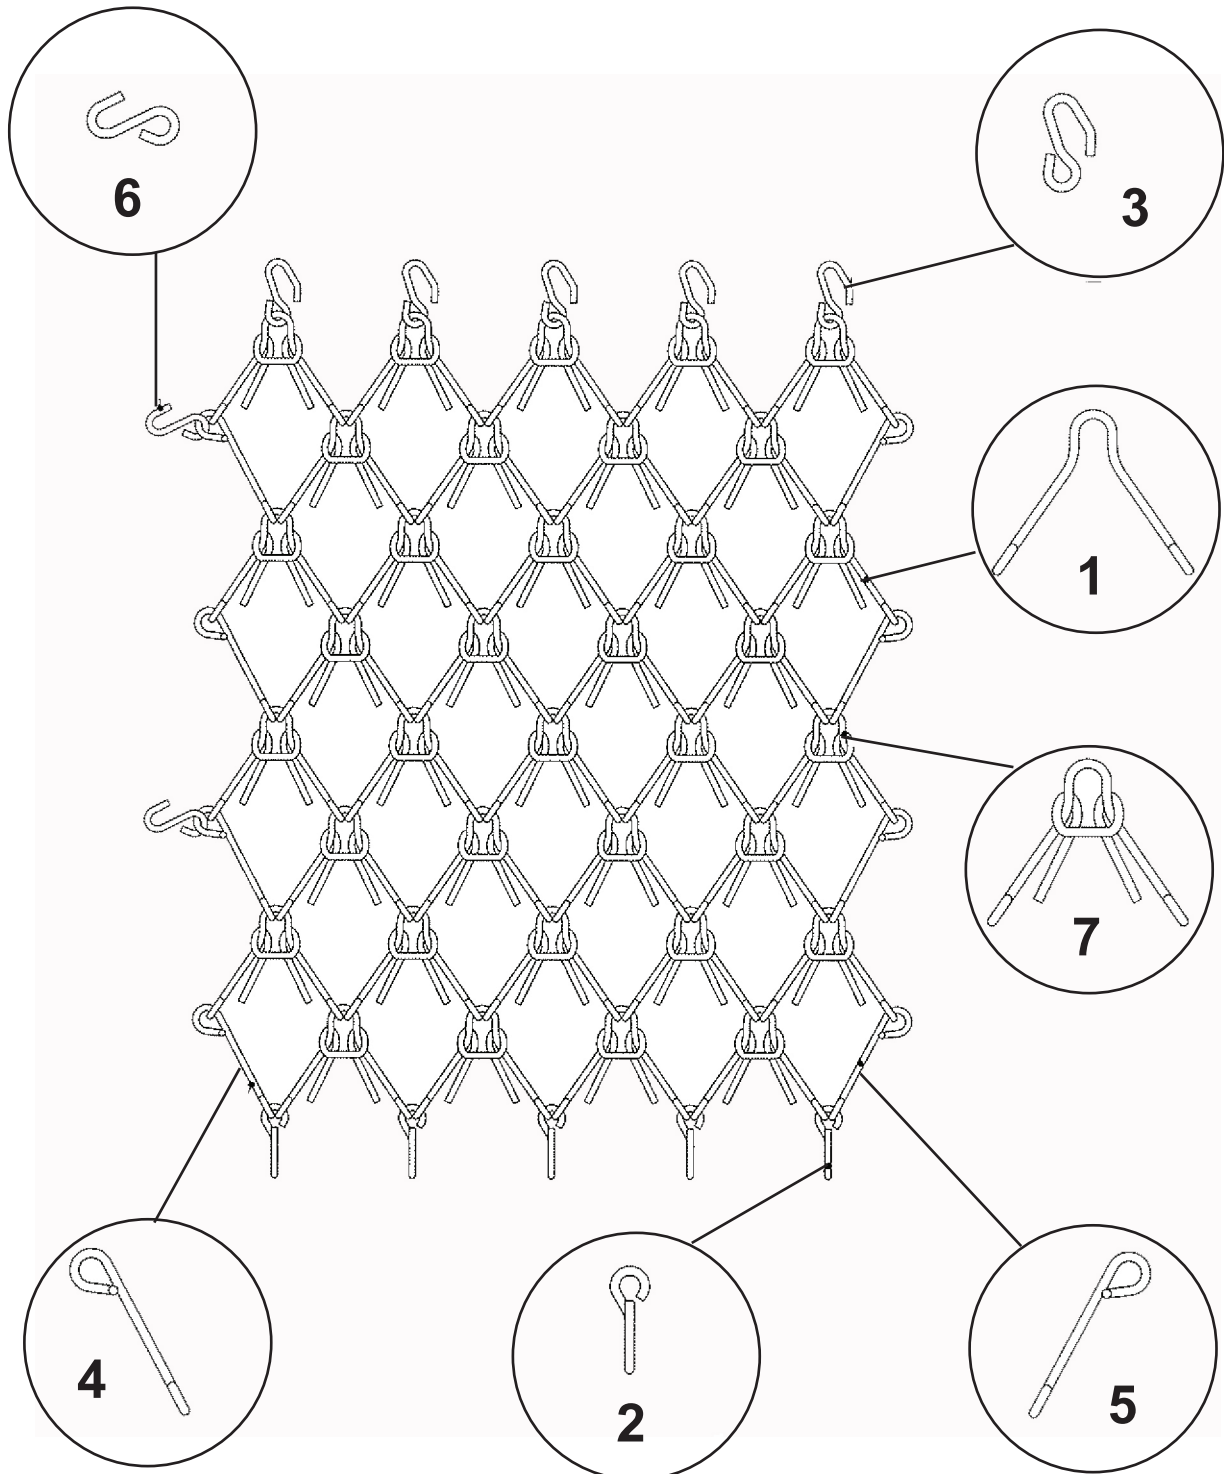

Hackett Harrows

Established 1892

RANGER HARROW SPARE PARTS

4' x 6' x 5/8" Ranger section Part CR.046

<i>Item</i>	<i>Part No.</i>	<i>Description</i>	<i>Qty. in Section</i>
1	990.155.HT	Body Link	36
2	990.155.TH	Front Hook	5
3	990.155.BH	Rear Hook	5
4	990.155.SI	Side Link	4
5	990.155.SI	Side Link	4
6	990.155.PT	Pigtail Connecting Hook	2
7	990.155.TA	Body Link and Tine Assembly	36

4' x 8' x 5/8" Ranger section Part CR.048

<i>Item</i>	<i>Part No.</i>	<i>Description</i>	<i>Qty. in Section</i>
1	990.155.HT	Body Link	45
2	990.155.TH	Front Hook	5
3	990.155.BH	Rear Hook	5
4	990.155.SI	Side Link	5
5	990.155.SI	Side Link	5
6	990.155.PT	Pigtail Connecting Hook	2
7	990.155.TA	Body Link and Tine Assembly	45

6' x 6' x 5/8" Ranger section Part CR.066

<i>Item</i>	<i>Part No.</i>	<i>Description</i>	<i>Qty. in Section</i>
1	990.155.HT	Body Link	60
2	990.155.TH	Front Hook	8
3	990.155.BH	Rear Hook	8
4	990.155.SI	Side Link	4
5	990.155.SI	Side Link	4
6	990.155.PT	Pigtail Connecting Hook	2
7	990.155.TA	Body Link and Tine Assembly	60

6' x 8' x 5/8" Ranger section Part CR.068

<i>Item</i>	<i>Part No.</i>	<i>Description</i>	<i>Qty. in Section</i>
1	990.155.HT	Body Link	75
2	990.155.TH	Front Hook	8
3	990.155.BH	Rear Hook	8
4	990.155.SI	Side Link	5
5	990.155.SI	Side Link	5
6	990.155.PT	Pigtail Connecting Hook	2
7	990.155.TA	Body Link and Tine Assembly	75

Maypole Fields, Cradley Heath, Halesowen, West Midlands B63 2QE

Tel. 01384 569431 Fax: 01384 639157

Email: info@williamhackett.co.uk

www.williamhackett.co.uk

Hackett Harrows

Established 1892

RANGER HARROW SPARE PARTS

Maypole Fields, Cradley Heath, Halesowen, West Midlands B63 2QE

Tel. **01384 569431** Fax: **01384 639157**

Email: info@williamhackett.co.uk

www.williamhackett.co.uk